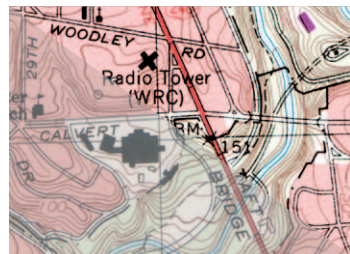

Construction and Architecture Drawings

Image Enhancement

Image Restoration

Archived Blueprints

Because you need large format scanning solutions that work for you:

SmartLF Ci 40 scanners include SmartWorks EZ SCAN/COPY/EMAIL software that combines wide format scanning and copying in one very easy to use program and has full compatibility with wide format printers through standard Windows drivers.