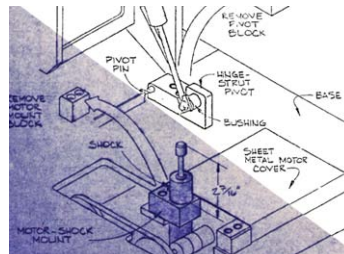

Construction and Architecture Drawings

Image Enhancement

Image Restoration

Archived Blueprints

Because you need large format scanning solutions that work for you:

SmartLF Ci 40 scanners include SmartWorks EZ SCAN/COPY/EMAIL software that combines wide format scanning and copying in one very easy to use program and has full compatibility with wide format printers through standard Windows drivers.